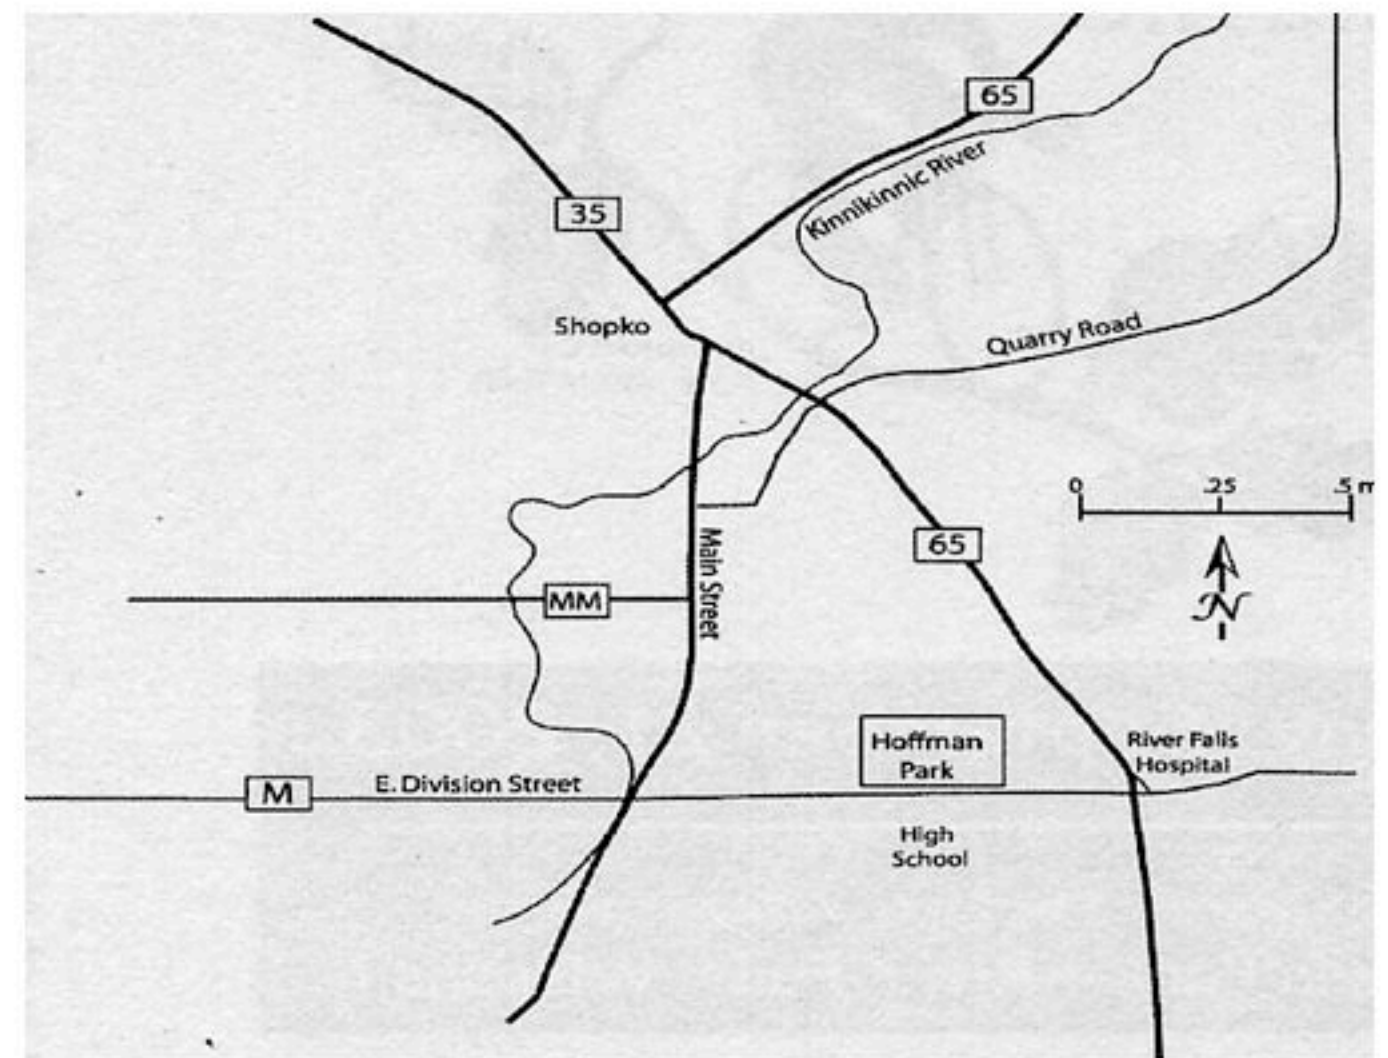

jmwebber@sbcglobal.net
www.rivervalleytrails.org

The 11th Annual Autumn Trek Includes!

- Well marked routes and trail maps
- Beautiful, low trafficked, country routes
- Sag wagon & SCV radio support
- Bountiful rest stops
- Circle K Apple Festival with Civil War reenactments
- A Flat Forty and a Century Climb

Support RVT & the Autumn Trek

- Attend our bike rallies
- Ride the Autumn Trek
- Join our organization
jmwebber@sbcglobal.net
www.rivervalleytrails.org

HOFFMAN PARK, RIVER FALLS, WI — FROM HWY 94
Twin Cities 15 Mi <—> Eau Claire 55 Mi